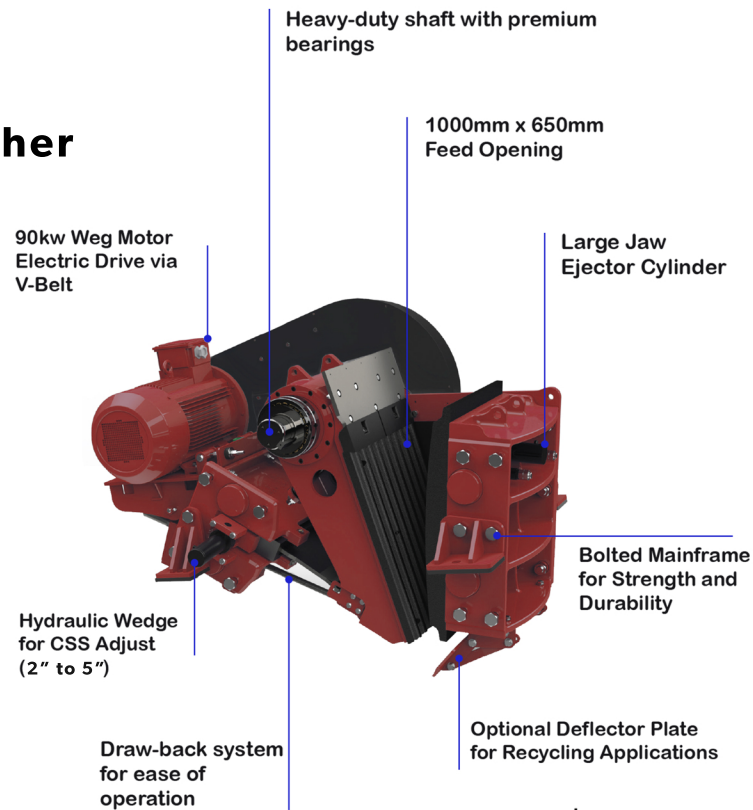

Screencore XJ

40" x 26" Diesel-Electric Jaw Crusher

- 40" x 26" Jaw with 90kw Electric Drive
- Hydraulic Wedge Adjustment (2"-5")
- 200KVA Deutz TCD 7.8 Gen Set Tier 4 (Stage V)
- Hardox Lined Hopper with Hydraulic Fold & Lock
- 36" Heavy Discharge Belt
- Mains Plug-in Option
- Hydraulic Raise/Lower Discharge Belt (to ground)
- Radio Control Feeder Stop/Start
- Jaw Level Sensor
- Up to 22" Feed Size
- Dust Suppression System
- Stepped Grizzly with Bypass Chute
- 65,000lbs

TRANSPORT POSITION

**TRANSPORT
WIDTH: 8'4"**