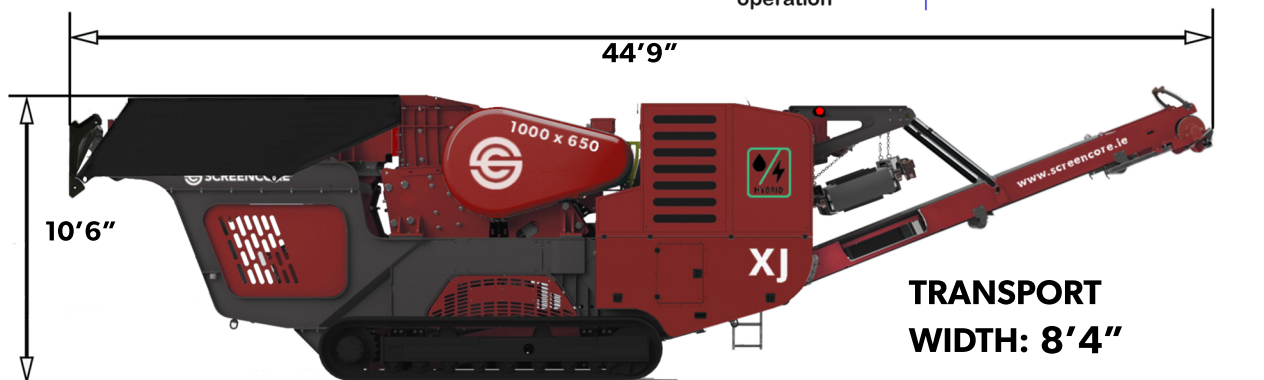

Screencore XJ

40" x 26" Diesel-Electric Jaw Crusher

- 40" x 26" Jaw with 90kw Electric Drive
- Hydraulic Wedge Adjustment (2"-5")
- 200KVA Deutz TCD 7.8 Gen Set Tier 4 (Stage V)
- Hardox Lined Hopper with Hydraulic Fold & Lock
- 36" Heavy Discharge Belt
- Mains Plug-in Option
- Hydraulic Raise/Lower Discharge Belt (to ground)
- Radio Control Feeder Stop/Start
- Jaw Level Sensor
- Up to 22" Feed Size
- Dust Suppression System
- Stepped Grizzly with Bypass Chute
- 65,000lbs

TRANSPORT POSITION

**TRANSPORT
WIDTH: 8'4"**